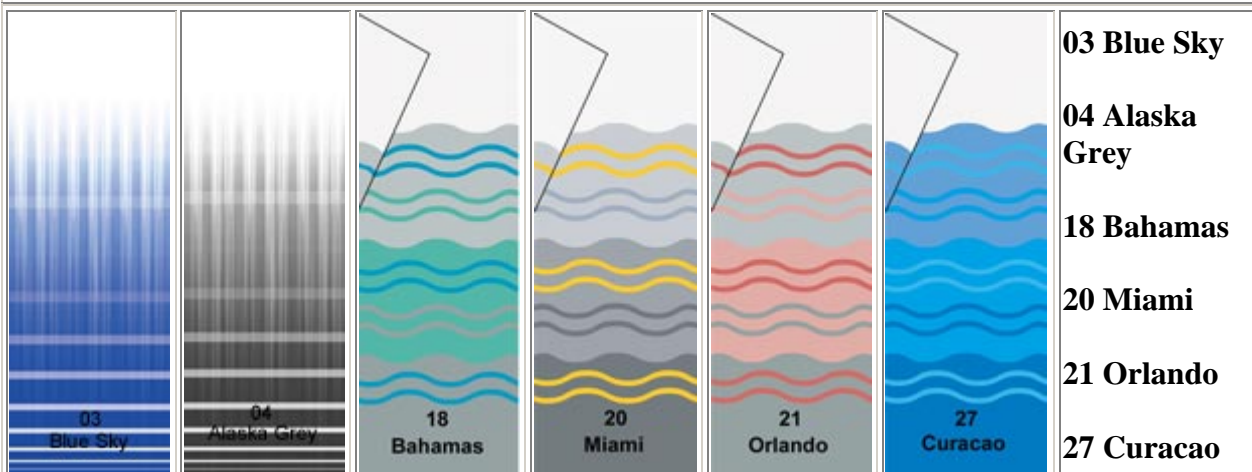

Omnistor markiiside värvivalik